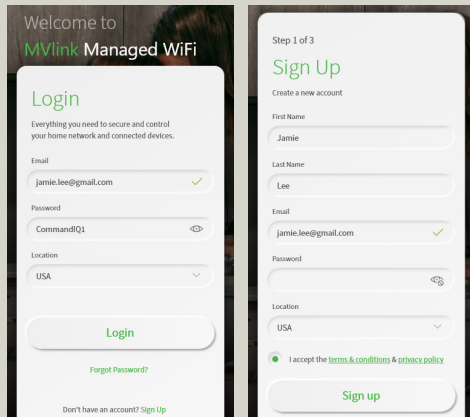

1 Setup your personal login by selecting "SIGN UP" at the bottom of the screen.

2 Plug in your MVlink router and wait several minutes for it to register and light up. You will be prompted to allow this app to access your camera. Point your camera at the QR Code on your MVlink WiFi Router.