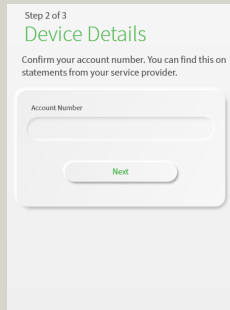

If you are unable to scan, you will have an option to manually enter the serial number found on your router. There is also an alternative MAC address.

You will be asked to confirm your account number which is located on your statement or work order.

Congratulations!

You are now on your way to managing your home's WiFi. You can easily add family members to your network, identify connected devices, test your speed and so much more.