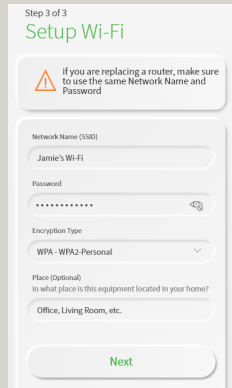

TECH LINK

MVlink WiFi Experience

MVlink offers a whole home (or small business) WiFi for an additional $4.95 per month.

Setting up your WiFi and App

Getting started with the app

The app allows you to manage your home or small business WiFi network. You can self-install and be managing your home or business within a few minutes. Download the app and start managing your home network today!

Search for MVlink Managed WiFi app in either the Apple App or Google Play store.

Download and install then select "Let's Get Started"

"Let's Get Started"

3 First-time users will be asked to name your network and create a password.

IMPORTANT: We recommend no spaces in either the SSID (Network) name or the password as some connected devices will not recognize the space(s).

- Your network name will be used throughout the app and will be your wireless connection name.

Note: If you are replacing a router, we suggest using the same network name to ensure all devices effectively connect.

1 Setup your personal login by selecting "SIGN UP" at the bottom of the screen.

2 Plug in your MVlink router and wait several minutes for it to register and light up. You will be prompted to allow this app to access your camera. Point your camera at the QR Code on your MVlink WiFi Router.

If you are unable to scan, you will have an option to manually enter the serial number found on your router. There is also an alternative MAC address.

You will be asked to confirm your account number which is located on your statement or work order.

Congratulations!

You are now on your way to managing your home's WiFi. You can easily add family members to your network, identify connected devices, test your speed and so much more.

Mesh WiFi For Expanded WiFi Coverage