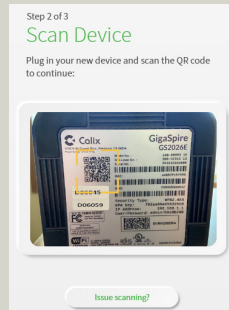

If you are unable to scan, you will have an option to manually enter the serial number found on your router. There is also an alternative MAC address.

You will be asked to confirm your account number which is located on your statement or work order.

Congratulations!

You are now on your way to managing your home's WiFi. You can easily add family members to your network, identify connected devices, test your speed and so much more.