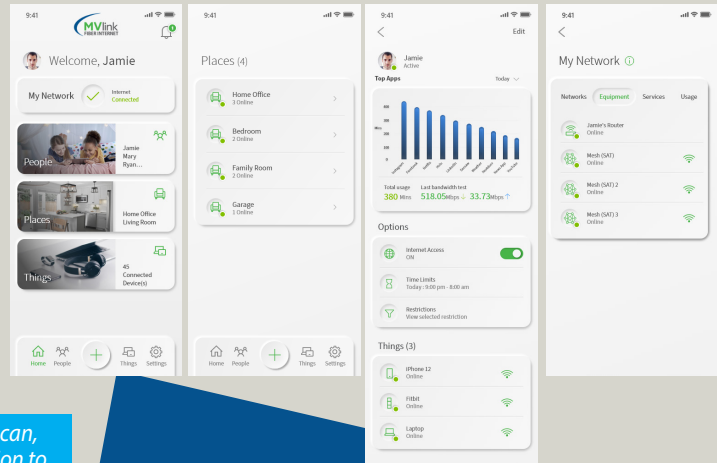

Mesh WiFi For Expanded WiFi Coverage

Combined with MVlink's router, will extend your network even further than a router alone, for a complete managed solution.